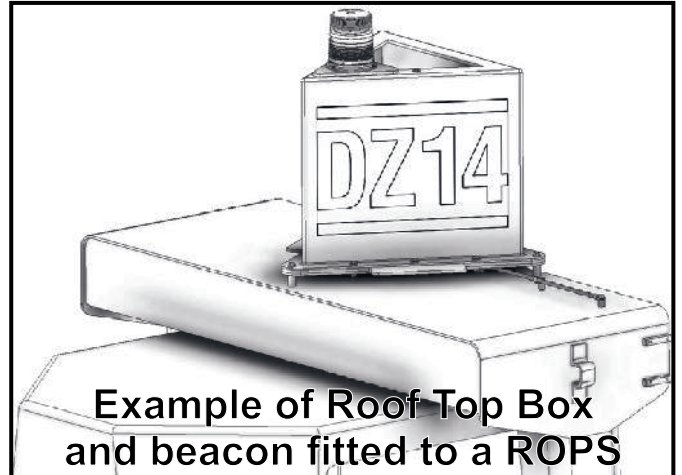

Mine Signs Roof Top Boxes are suitable for ROPS mounting to promote 'positive communication' and ID visibility from ANY angle. They are available in various sizes to suit Dozers, Graders & Light Vehicles.

ROOF BOX FEATURES:

- ▶ Made from high quality & high-strength polyurethane.
- ▶ Flanged base for easy mounting
- ▶ Lightweight, easy to handle
- ▶ Beacon mounting
- ▶ Supplied with Mounting Kits

MOUNTING KIT FEATURES:

- ▶ Mounting Plates
 - ▶ Rust Proofed
 - ▶ Powder Coated
- ▶ Bosses 40mmxM10
- ▶ Hardware (Bolts, Washers etc)

Example of Roof Top Box and beacon fitted to a ROPS

OPTION 1 Roof Top Box With Mine Signs Spec Static ID Label (Non-powered)